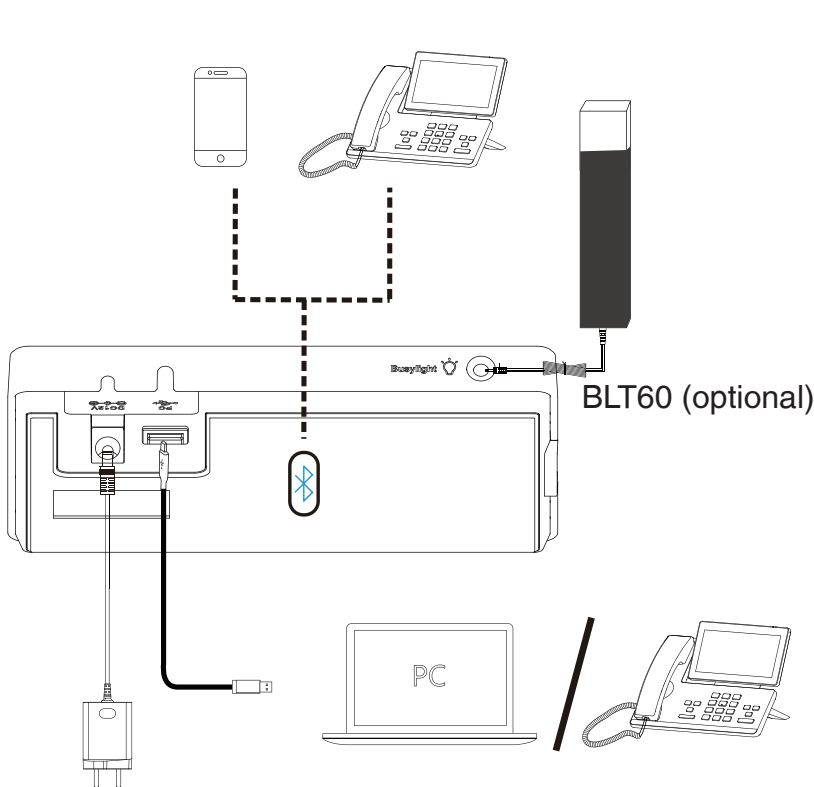

Audio (Headset)

- Microphone type: dual microphone (unidirectional electret microphone & omnidirectional silicon microphone)

- Microphone sensitivity: -44.0+/-3 dBV
- Microphone frequency range: 100 Hz-10 kHz
- Speaker size: ϕ 28
- Speaker sensitivity: 92.5+/-3 dB, 0.179 V
- Speaker impedance: 32+/-4.8 Ω
- Speaker max output power: 10 mW
- Speaker frequency range: 20 Hz-10 kHz
- Speaker bandwidth - talk mode: wideband
- Speaker bandwidth - music mode: super wide-band (Pending)

Audio (Base)

- Microphone type: ECM Omnidirectional microphone
- Microphone sensitivity: -38.0+/-2 dBV
- Microphone frequency range: 70 Hz-20 kHz
- Speaker size: 40mm*20.8mm
- Speaker sensitivity: 97+/-3 dB
- Speaker impedance: 4 Ω +/-15%
- Speaker max output power: 4 W
- Speaker frequency range: 160 Hz-20 kHz

Easy Call Management

- Answer/End/Reject a call
- Volume up/down
- Microphone mute
- Move the microphone boom arm up to mute, or down to unmute

Package Features

- Package contents:
  - WHB660 Base
  - WHM621 Headset or WHD622 Headset
  - Power Adapter
  - 2* 1m USB 3.0 Cable
  - Quick Start Guide
- Optional accessories:
  - Busylight BLT60
  - Wireless Charger
  - Bluetooth Dongle BT50
- WH66 Mono: Base: 398g, Headset: 80g
- WH66 Dual: Base: 398g, Headset: 127g
- N.W/CTN:
  - WH66 Mono: 10.46 kg; WH66 Dual: 10.96 kg
- Giftbox size: 255mm*204mm*135mm
- Carton Meas: 698mm*421mm*265mm

Compliance

Connection