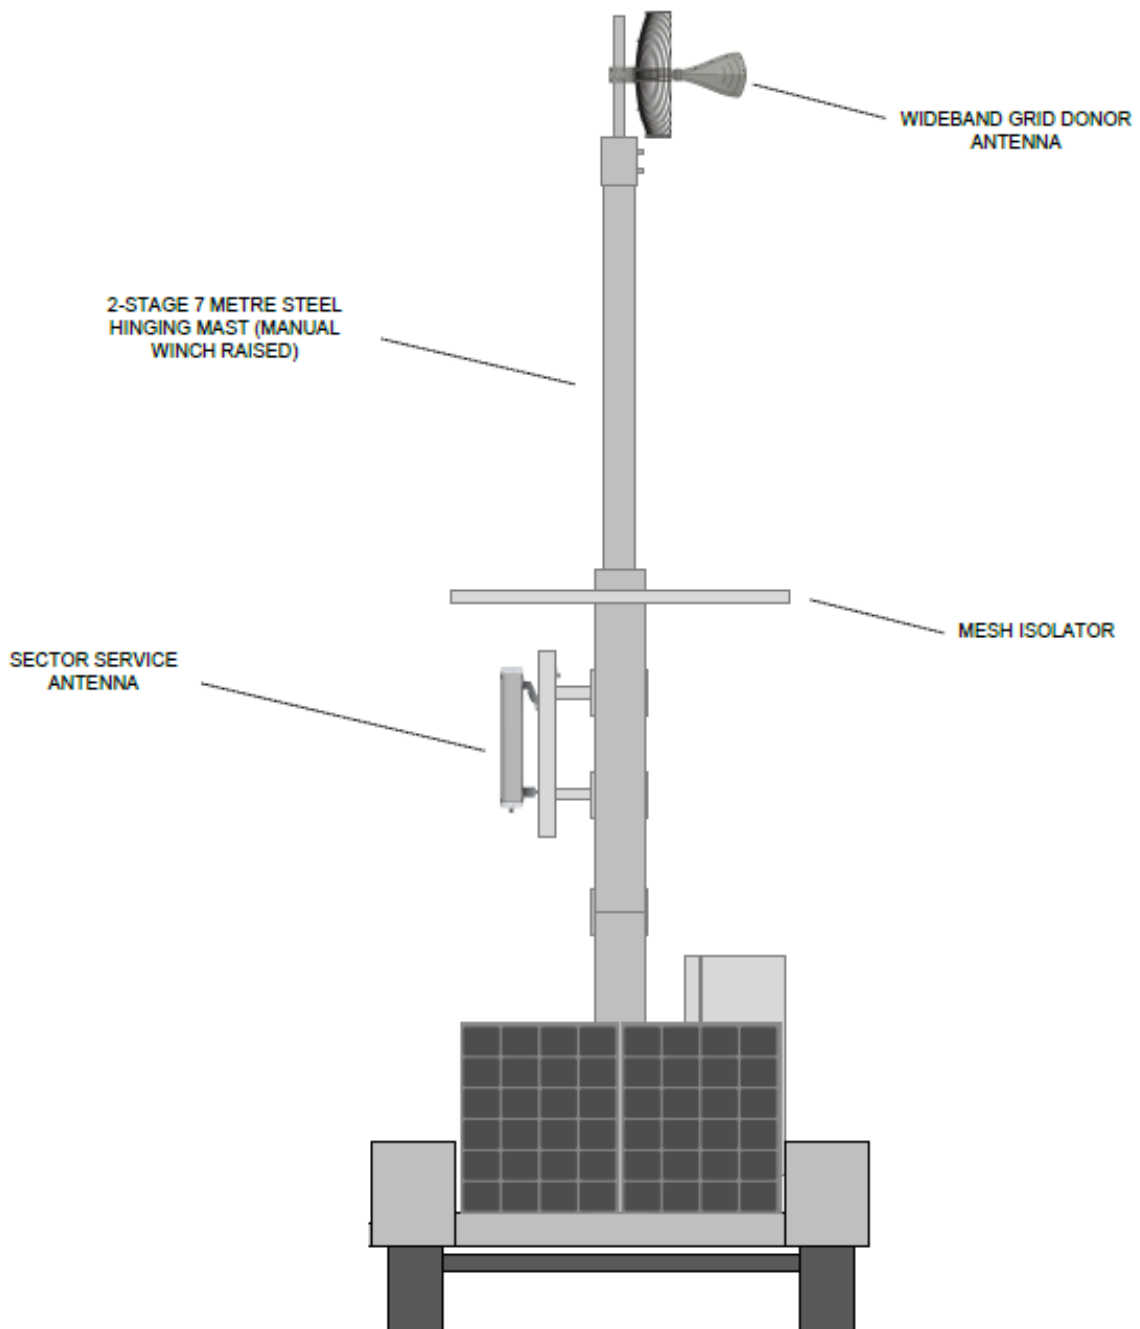

TRAILER SPECIFICATION				FEATURES
MAKE	Solacraft	COUPLING	50mm or ring coupling	Rugged single axle chassis with lockable ventilated battery enclosure
MODEL	X6-MCM	TYRE/RIM	31 x 10.5 R 15 LT	Heavy duty battery drawers for safe and easy access to batteries
TYPE	Single Solid Axle Solar	BRAKE	Override cable w/ handbrake	Internal mounting points for multiple IP66 rated equipment cabinets
TARE/AGG (kg)	1375/1500	L x W x H (mm)	4050 x 1781 x 2010	Victron Energy regulators with Bluetooth and VE. Connect remote access
MAST	Vertical fixed, telescopic SHS	MAST WINCH	Brake Hand Winch	Rear forklift pockets and cyclone tie down points
SOLAR	400w Sunpower MAX 3	REGULATOR	Victron Smart Solar 150I60	Hot dip galvanised chassis and powder coating on most components
BATTERY	6 x 150Ah 12V Gel	CONNECTIVITY	Victron Connect	Heavy duty suspension and all terrain off road tyres

Support for major
Australian FDD/TDD bands

MIMO 2x2, 10W per port

In-built GPS, Galileo,
GLONASS synchronisation

IoT support

Outdoor IP67 rated, -20°C
to 55°C

TRAILER OPTION 3 – MOBILE REPEATER

Based on Australian popular Cel-Fi GO G41 Smart Signal Repeater for the Telstra or Optus or Vodafone / TPG Networks