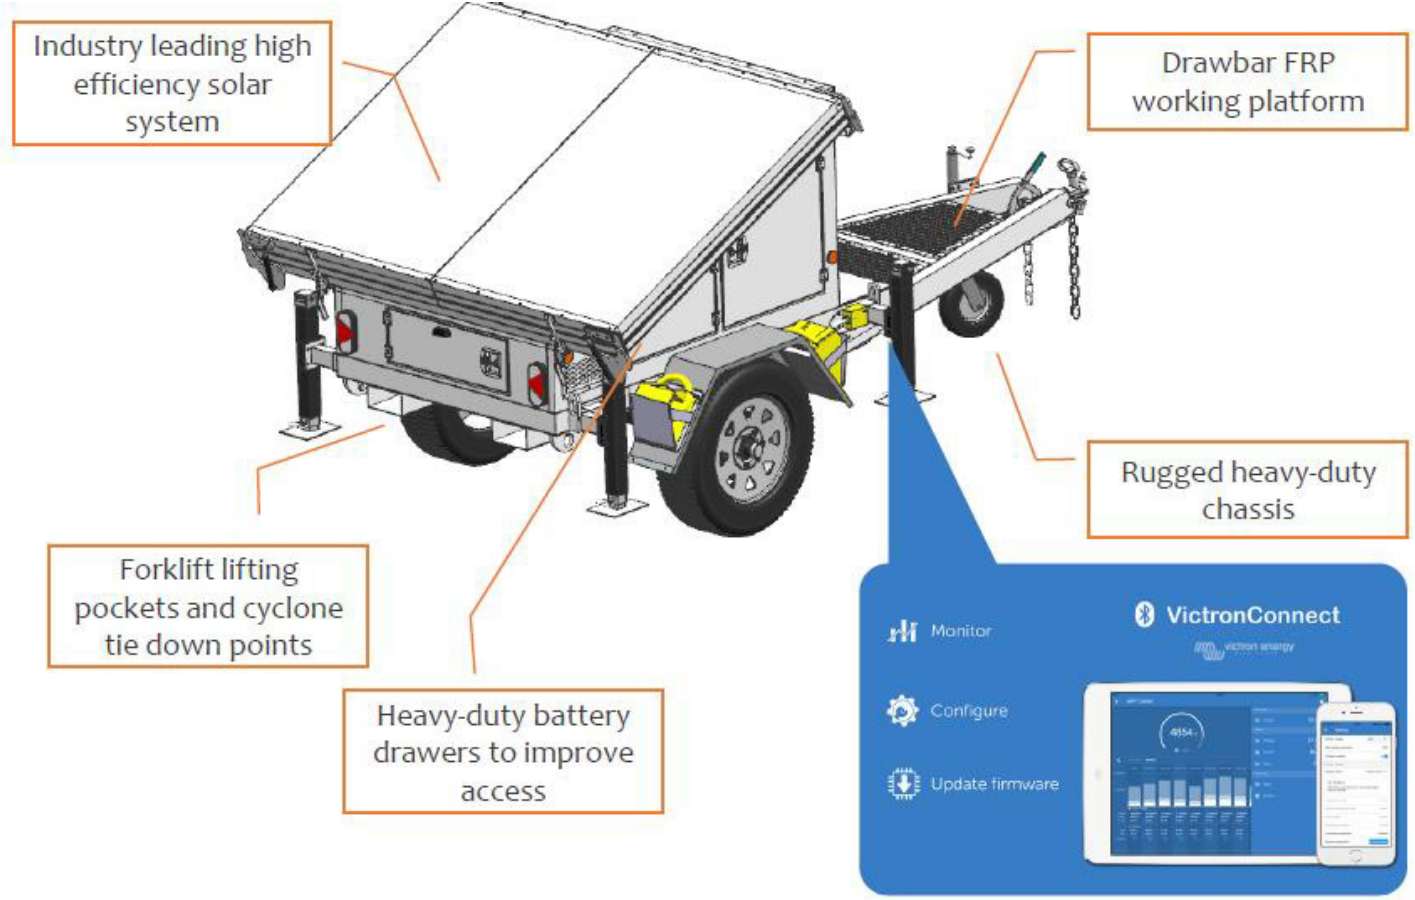

TELECOMMUNICATION TRAILERS FOR ALL NEEDS

Provides Solar Powered Temporary and Semi-Permanent Telecommunication Coverage on Wi-Fi, Mobile 4G/5G, or works as a cellular repeater site.

(Provided with Industrial WiFi-6*, Mobile 4G/5G Network*, or a cellular repeater)

TRAILER SPECIFICATION				FEATURES
MAKE	Solacraft	COUPLING	50mm or ring coupling	Rugged single axle chassis with lockable ventilated battery enclosure
MODEL	X6-MCM	TYRE/RIM	31 x 10.5 R 15 LT	Heavy duty battery drawers for safe and easy access to batteries
TYPE	Single Solid Axle Solar	BRAKE	Override cable w/ handbrake	Internal mounting points for multiple IP66 rated equipment cabinets
TARE/AGG (kg)	1375/1500	L x W x H (mm)	4050 x 1781 x 2010	Victron Energy regulators with Bluetooth and VE. Connect remote access
MAST	Vertical fixed, telescopic SHS	MAST WINCH	Brake Hand Winch	Rear forklift pockets and cyclone tie down points
SOLAR	400w Sunpower MAX 3	REGULATOR	Victron Smart Solar 150I60	Hot dip galvanised chassis and powder coating on most components
BATTERY	6 x 150Ah 12V Gel	CONNECTIVITY	Victron Connect	Heavy duty suspension and all terrain off road tyres

TRAILER OPTION 1 – WIFI 6 OVERVIEW

Wi-Fi 6 equipped trailer is supplied in two different configurations:

- ✔ OMNI WiFi access point for low dense coverage (Mining Explorations sites, Constructions, etc..) where there are not too many subscribers (Up to 127) are located around the trailer. The coverage area in the rural (no Wi-Fi interference) is up to 1km, subject of terrain
- ✔ 3 Sectors (120 degree) Directional Antennae for high dense coverage (festivals, camping, carnival areas) or when the directed coverage is required. Capacity is 127 subscribers per sector (381 in total).